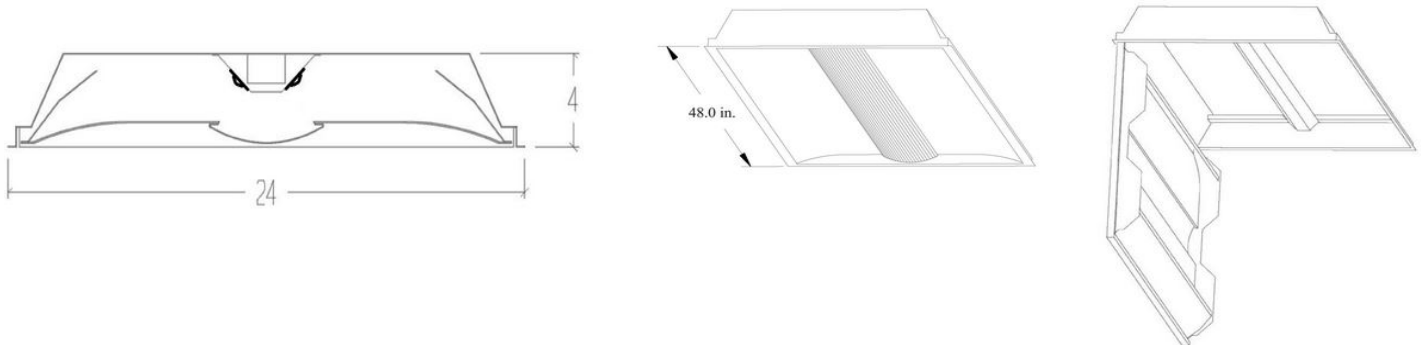

DIMENSIONS

Dimensions and specifications subject to change without notice.